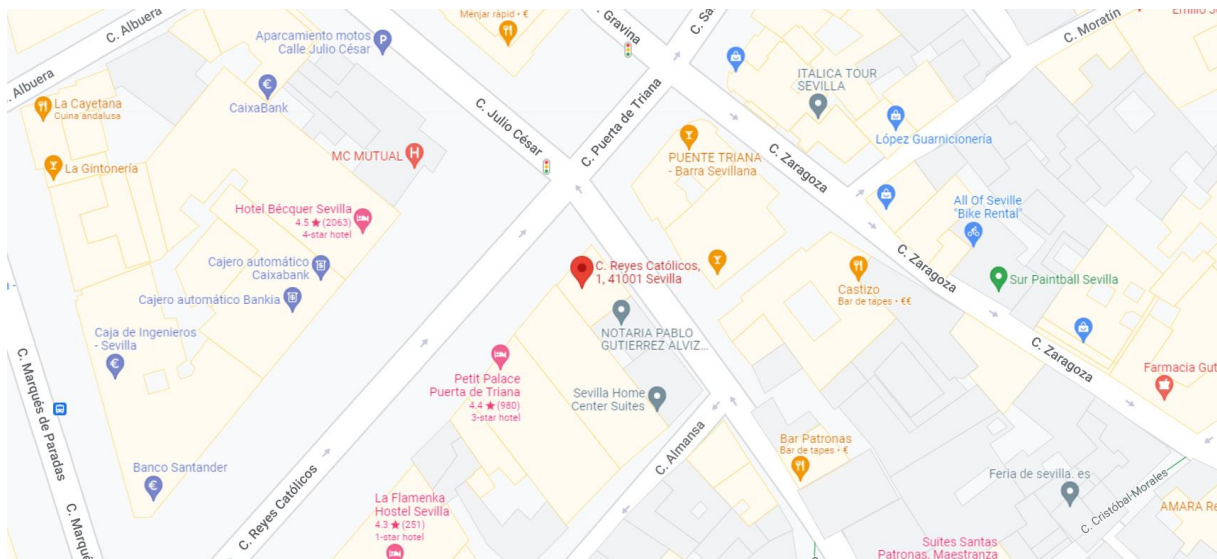

SHUTTLE SERVICE

Boarding point form City Center: Calle Reyes Católicos, 1
Please check your journey from your hotel

Shuttle timetable

	Monday 13		Tuesday 14		Wednesday 15	
City Center - Fibes	9:00	10:00	8:00	9:00	8:00	9:00
Fibes – City Center	20:30		18:45		19:30	

- For the City Center – Fibes journey, only one bus will depart at each specified time.
- For the Fibes – City Center journey, two buses will depart at the specified times.
- In order to ensure a smooth service, please make sure you arrive 5 min before the scheduled departure time.